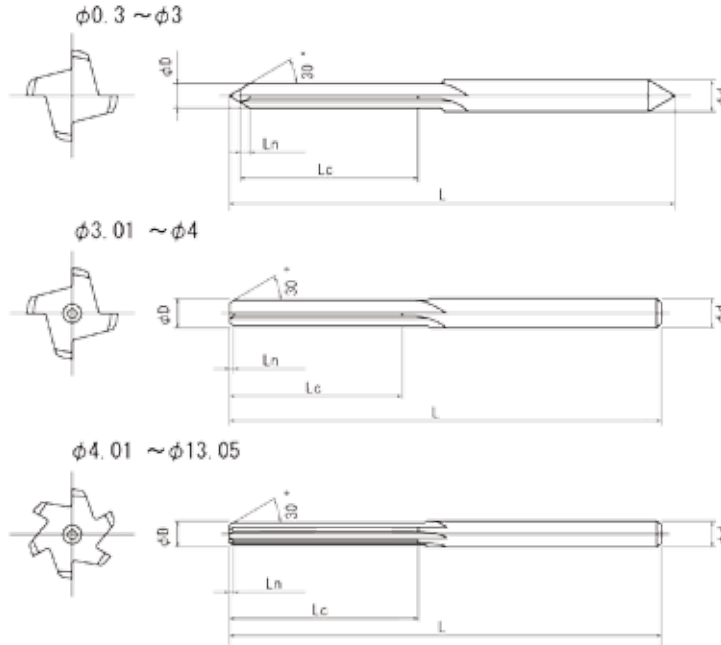

Tolerance for diameter 0 ~ +0.005mm

Specification	OSG Standard, Straight flute reamer Wide range of work materials up to 50HRC.
Shank	NS (without flat)
Material	MG Carbide
Surface Treatment	None

To find the desired EDP# the following is applied:
8900000 + tool dia.X100